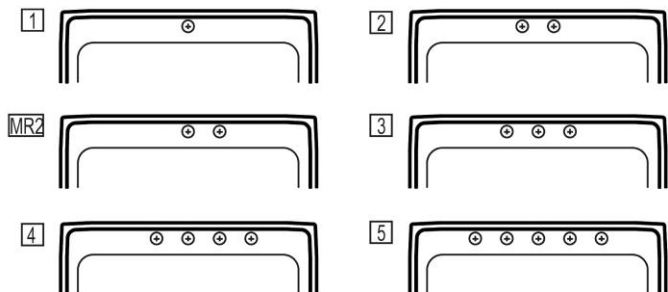

PRODUCT SPECIFICATIONS

Elkay Lustertone™ Classic Stainless Steel 33" x 22" x 10" Single Bowl Drop-in Sink with Perfect Drain. Sink is manufactured from 18 gauge 304 Stainless Steel with a Lustrous Satin finish, Center drain placement, and Bottom only pads.

Installation Type:	Drop-in
Material:	304 Stainless Steel
Special Features:	Perfect Drain
Finish:	Lustrous Satin
Gauge:	18
Sound Deadening:	Bottom only pads
Number of Bowls:	1
Sink Dimensions:	33" x 22" x 10"
Bowl 1 Dimensions:	28" x 16" x 10"
Drain Size:	3-3/8" (86mm)
Drain Location:	Center
Minimum Cabinet Size:	36"
Mounting Hardware:	Part # 64090012 included for countertops up to 3/4" (19mm) thick
Template Included:	No
Cutout Template #:	1000001189

Template is available for download at elkay.com. CAD software will be required to open the template.

Cutout Dimensions for Drop-in Installation:

32-3/8" x 21-3/8" (822mm x 543mm) with 1-1/2" (38mm) corner radius

Perfect Drain: Seamlessly welded stainless steel collar eliminates the gap between a traditional drain and the sink for a sanitary and gap free installation. Select garbage disposers can be installed on either sink bowl for user convenience. Please see our Garbage Disposer Compatibility Guide.

Hole Drilling Configurations:

1-1/2" (38mm) Diameter Faucet Holes on 4" (102mm) Centers

PART: _____ QTY: _____
PROJECT: _____
CONTACT: _____
DATE: _____
NOTES: _____
APPROVAL: _____