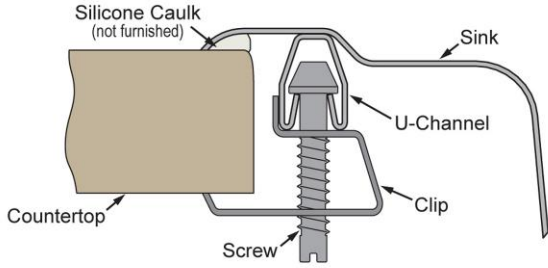

Installation Profile:

Included Accessories		
LKPD1	Elkay Perfect Drain Fitting Type 304 Stainless Steel Body and Strainer Spec Sheet (PDF)	
Optional Accessories		
LKWBG2816SS	Elkay Stainless Steel 26-1/2" x 14-13/16" x 1" Bottom Grid Spec Sheet (PDF)	
CB1713	Elkay Hardwood 13-1/2" x 17" x 1" Cutting Board Spec Sheet (PDF)	
CBS1316	Elkay Hardwood 14-1/2" x 17" x 3/4" Cutting Board Spec Sheet (PDF)	
LKDS35	Elkay 3-1/2" Garbage Disposal Stopper / Strainer for use with Perfect Drain-Satin Finish Spec Sheet (PDF)	

In keeping with our policy of continuing product improvement, Elkay reserves the right to change product specifications without notice. Please visit elkay.com for the most current version of Elkay product specification sheets. This specification describes an Elkay product with design, quality, and functional benefits to the user. When making a comparison of other producers' offerings, be certain these features are not overlooked.