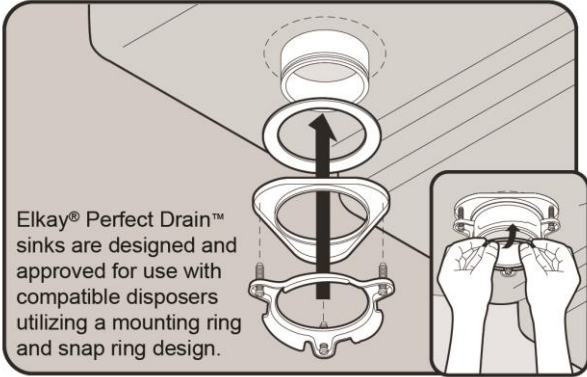

Installation Profile:

Included Accessories		
LKPD1	Elkay Perfect Drain Fitting Type 304 Stainless Steel Body and Strainer Spec Sheet (PDF)	
Optional Accessories		
LKWBG2816SS	Elkay Stainless Steel 26-1/2" x 14-13/16" x 1" Bottom Grid Spec Sheet (PDF)	
CB1713	Elkay Hardwood 13-1/2" x 17" x 1" Cutting Board Spec Sheet (PDF)	
CBS1316	Elkay Hardwood 14-1/2" x 17" x 3/4" Cutting Board Spec Sheet (PDF)	
LKDS35	Elkay 3-1/2" Garbage Disposal Stopper / Strainer for use with Perfect Drain-Satin Finish Spec Sheet (PDF)	

In keeping with our policy of continuing product improvement, Elkay reserves the right to change product specifications without notice. Please visit elkay.com for the most current version of Elkay product specification sheets. This specification describes an Elkay product with design, quality, and functional benefits to the user. When making a comparison of other producers' offerings, be certain these features are not overlooked.