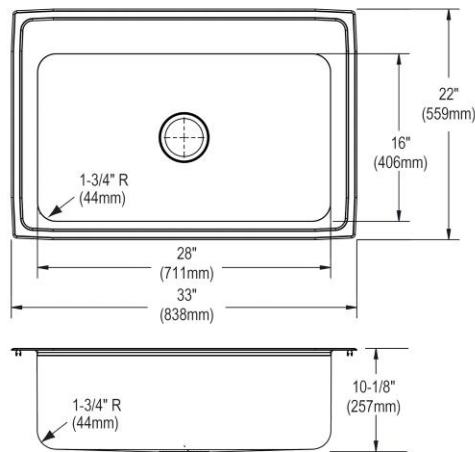

Included with Product: One LKPD1 Perfect Drain and strainer.

A Century of Tradition and Quality. For more than 100 years, Elkay has been making innovative products and providing exceptional customer care. We take pride in offering plumbing products that make life easier, inspire change and leave the world a better place.

Product Compliance: ASME A112.19.3/CSA B45.4
Buy American Act
Accessory: ASME A112.18.2/CSA B125.2

Sinks are listed by IAPMO® as meeting the applicable requirements of the Uniform Plumbing Code®, International Plumbing Code®, and National Plumbing Code of Canada.

- [Clean and Care Manual (PDF)](#)
- [Installation Instructions (PDF) - 74180147](#)
- [Installation Instructions (PDF) - 74180289 Disposer](#)
- [Installation Instructions (PDF) - 74180340-USA Drain](#)
- [Installation Instructions (PDF) - Garbage Disposer Compatibility Guide](#)
- [Limited Lifetime Warranty (PDF)](#)